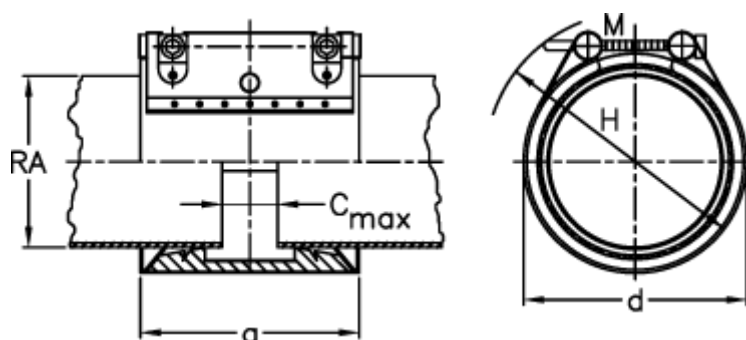

Data Sheet

Article number: 025788500057

Description: Norma Connect pipe coupling
GRIP W4 Ø=57,0 NBR, 16 bar

Measures

a = 77.40000000000006

C max with insertion band = 17

d = 80

H = 100

M (screw) = M8

Nominal pressure (bar) = 16

RA = 57

RA min-RA max = 55,0-57,6

Weight a piece = 0.8